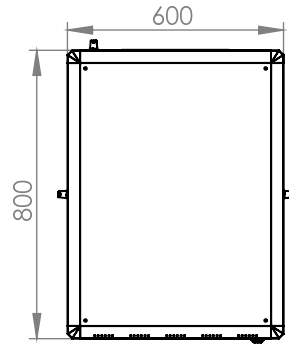

## Technical Drawing

Top View

Bottom View

Front Door  
Opening Angle

Top Inside View

Front View

Side View

Rear View

Dimensions in  
Width & Height

Note: Castors shown fitted for illustration only.

## Part Number

Item Code	Manufacturer Code	Product Description	Height	Width	Depth
824344	LN-FS42U6080-BL-231-S	19" Server Cabinet	42U	600mm	800mm