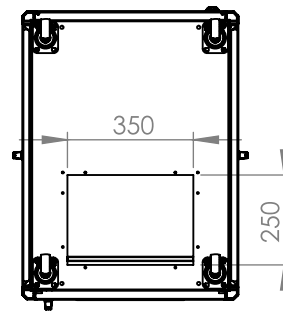

## Technical Drawing

Top View

Bottom View

Front Door  
Opening Angle

Top Inside View

Front View

Side View

Rear View

Dimensions in  
Width & Height

Note: Castors shown fitted for illustration only.

## Part Number

Item Code	Manufacturer Code	Product Description	Height	Width	Depth
824344	LN-FS42U6080-BL-231-S	19" Server Cabinet	42U	600mm	800mm