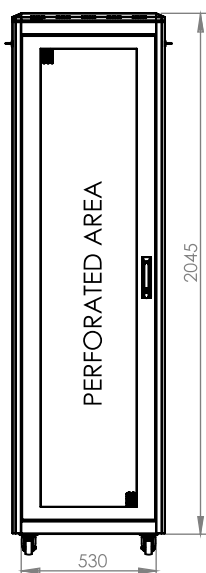

## Technical Drawing

Top View

Bottom View

Front Door  
Opening Angle

Top Inside View

Front View

Side View

Rear View

Dimensions in  
Width & Height

Note: Castors shown fitted for illustration only.

## Part Number

Item Code	Manufacturer Code	Product Description	Height	Width	Depth
824344	LN-FS42U6080-BL-231-S	19" Server Cabinet	42U	600mm	800mm

# DYNAMIC SERVER CABINET

Technical Drawing