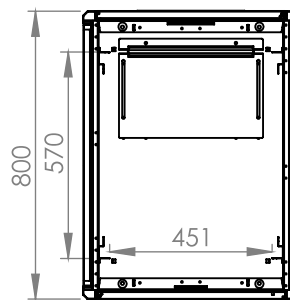

## Technical Drawing

Top View

Bottom View

Front Door  
Opening Angle

Top Inside View

Front View

Side View

Rear View

Dimensions in  
Width & Height

Note: Castors shown fitted for illustration only.

## Part Number

Item Code	Manufacturer Code	Product Description	Height	Width	Depth
824344	LN-FS42U6080-BL-231-S	19" Server Cabinet	42U	600mm	800mm