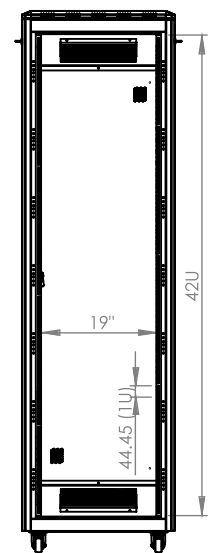

# DYNAMIC SERVER CABINET

## Technical Drawing

Top View

Bottom View

Front Door  
Opening Angle

Top Inside View

Front View

Side View

Rear View

Dimensions in  
Width & Height

Note: Castors shown fitted for illustration only.

## Part Number

Item Code	Manufacturer Code	Product Description	Height	Width	Depth
824344	LN-FS42U6080-BL-231-S	19" Server Cabinet	42U	600mm	800mm