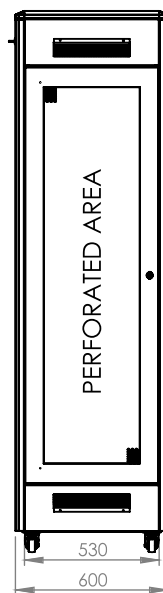

## Technical Drawing

Top View

Bottom View

Front Door  
Opening Angle

Top Inside View

Front View

Side View

Rear View

Dimensions in  
Width & Height

Note: Castors shown fitted for illustration only.

## Part Number

Item Code	Manufacturer Code	Product Description	Height	Width	Depth
824344	LN-FS42U6080-BL-231-S	19" Server Cabinet	42U	600mm	800mm

# DYNAMIC SERVER CABINET

Technical Drawing